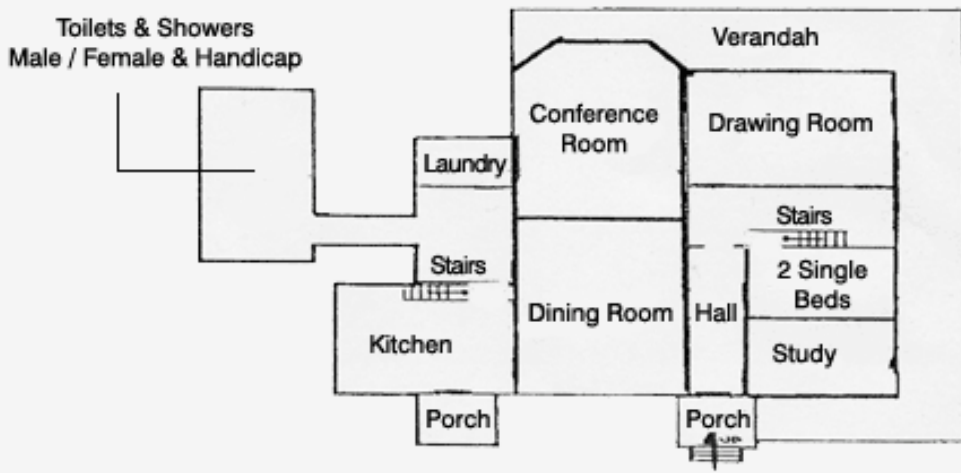

OLD HOUSE BED PLAN

Woodhouse Activity Centre

The Old House
Capacity : 60 Persons

SECOND FLOOR

GROUND FLOOR