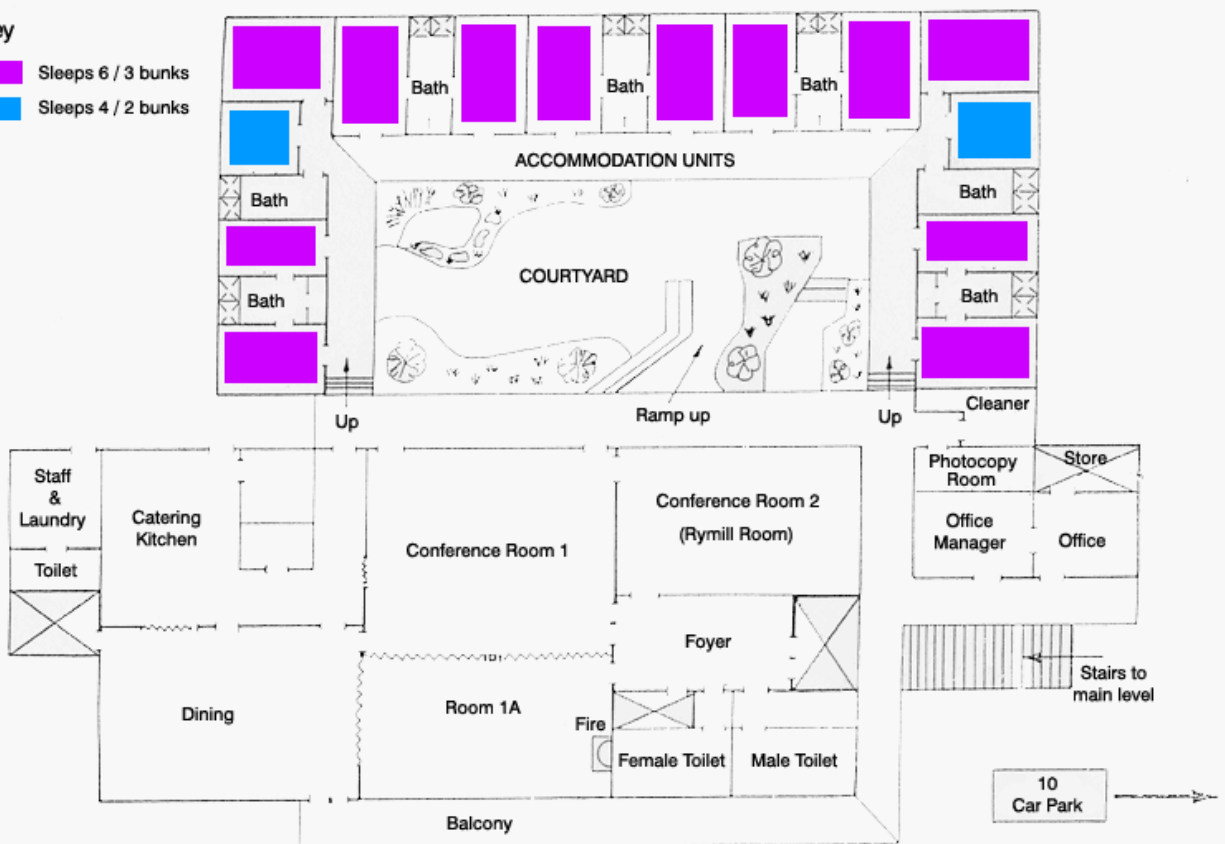

# RYMILL BED PLAN

## Woodhouse Activity Centre

**Rymill Conference Centre**  
**Accommodation Capacity : 80**

**Key**

- Sleeps 6 / 3 bunks
- Sleeps 4 / 2 bunks

**Conference Room Capacity : up to 110 persons**